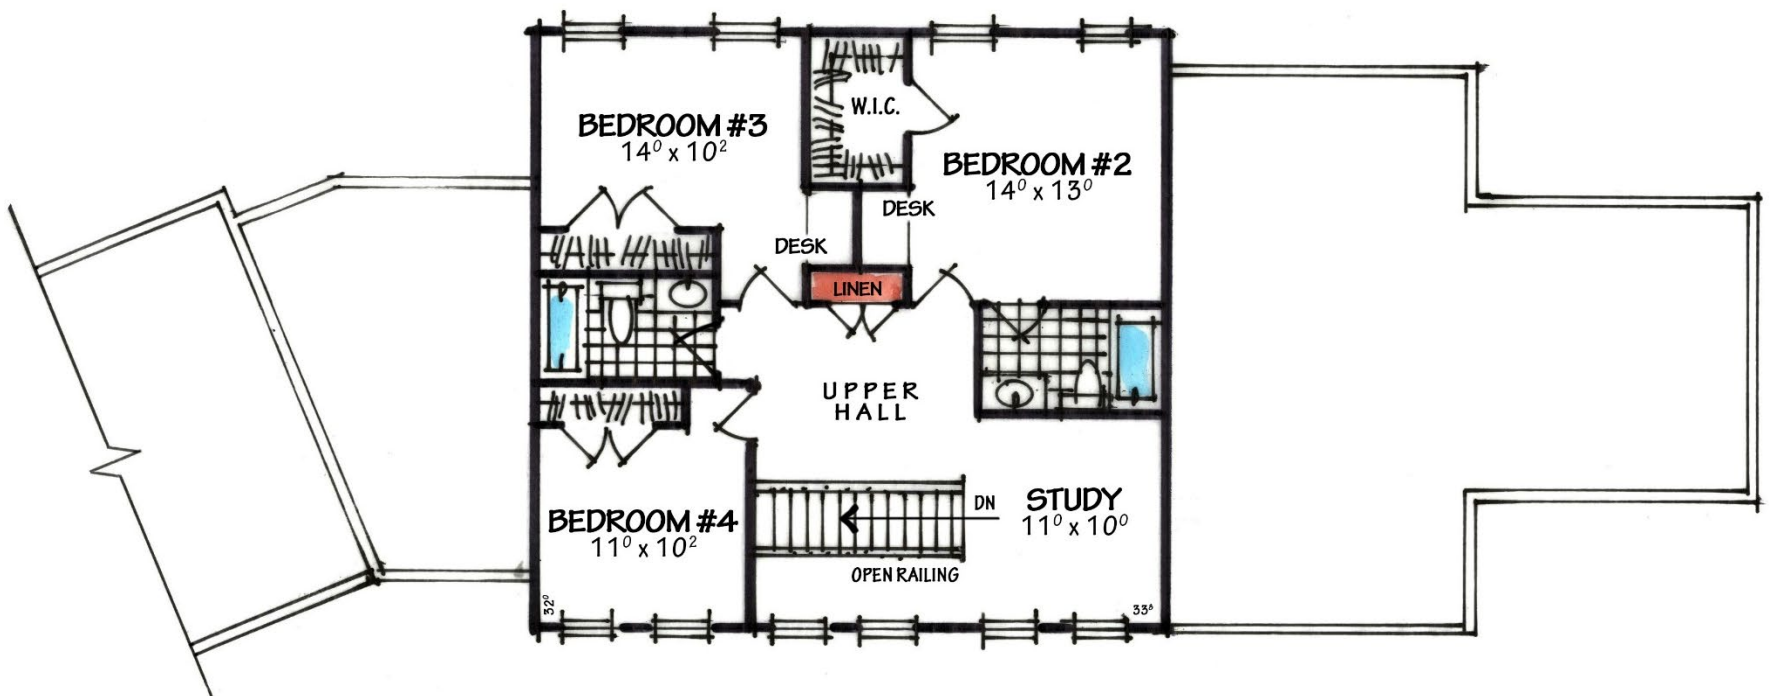

MANOR FARMHOUSE

3,213 S.F.

FRONT ELEVATION

SHOWN w/ STONE & SIDING

443.827.9500

RegionalHomes.com

MANOR FARMHOUSE

FIRST FLOOR PLAN
2,136 S.F.

443.827.9500
RegionalHomes.com

SECOND FLOOR PLAN
1,077 S.F.

OPT. LOWER LEVEL FLOOR PLAN
1,360 S.F.

443.827.9500
RegionalHomes.com