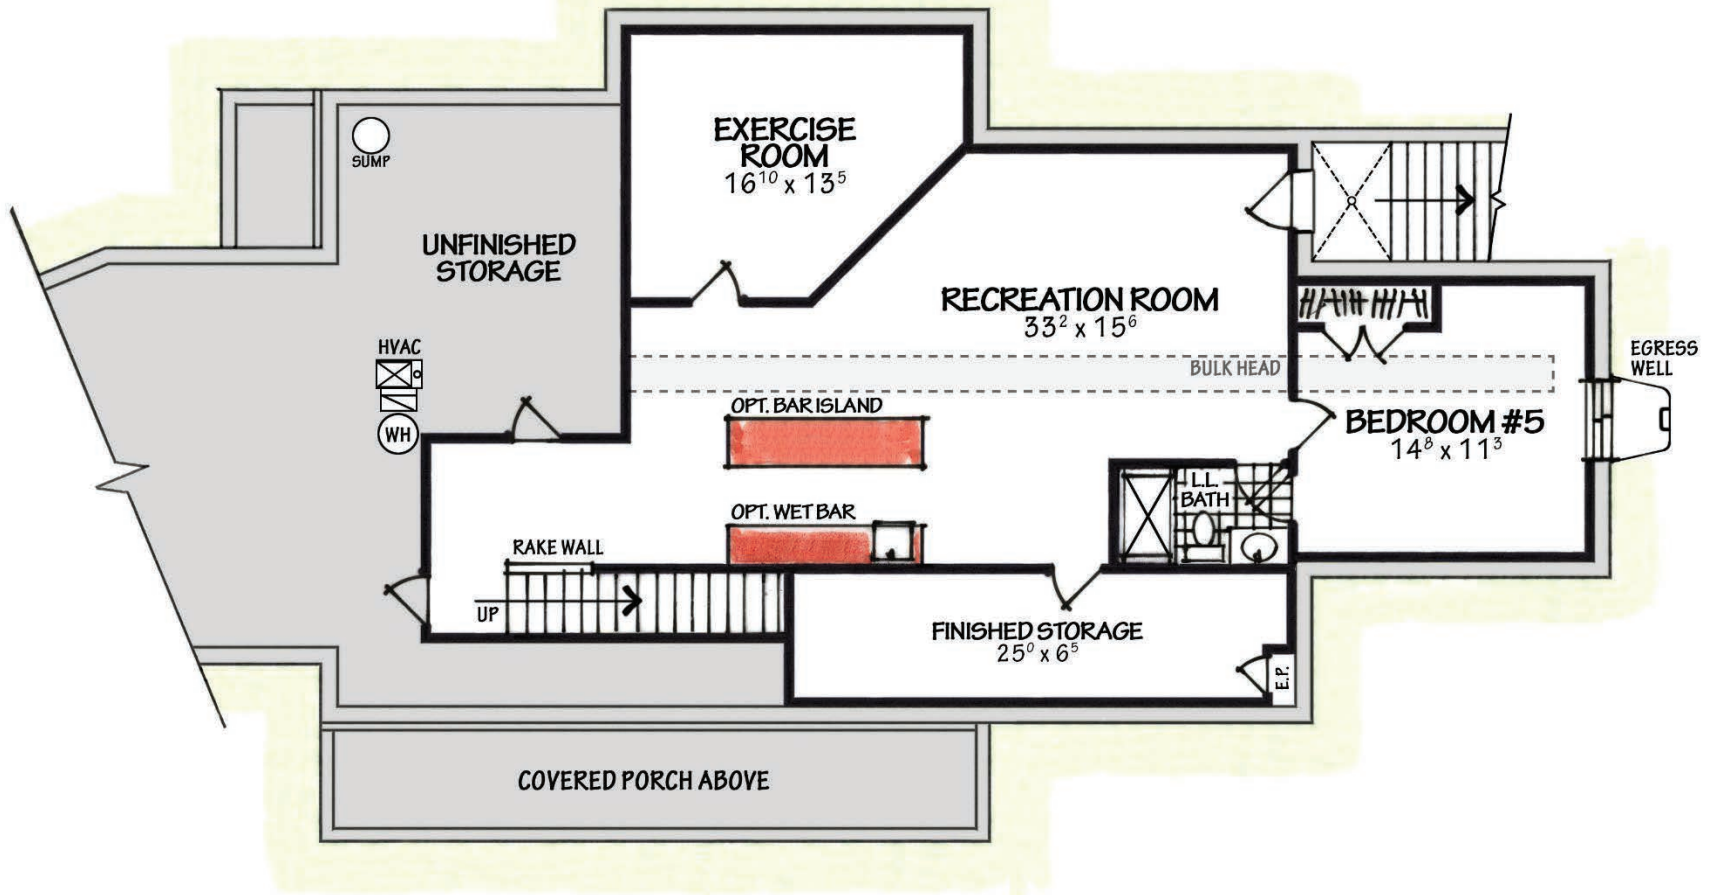

MANOR FARMHOUSE

3,213 S.F.

FRONT ELEVATION

SHOWN w/ STONE & SIDING

443.827.9500

RegionalHomes.com

MANOR FARMHOUSE

FIRST FLOOR PLAN
2,136 S.F.

443.827.9500
RegionalHomes.com

SECOND FLOOR PLAN
1,077 S.F.

OPT. LOWER LEVEL FLOOR PLAN
1,360 S.F.

443.827.9500
RegionalHomes.com