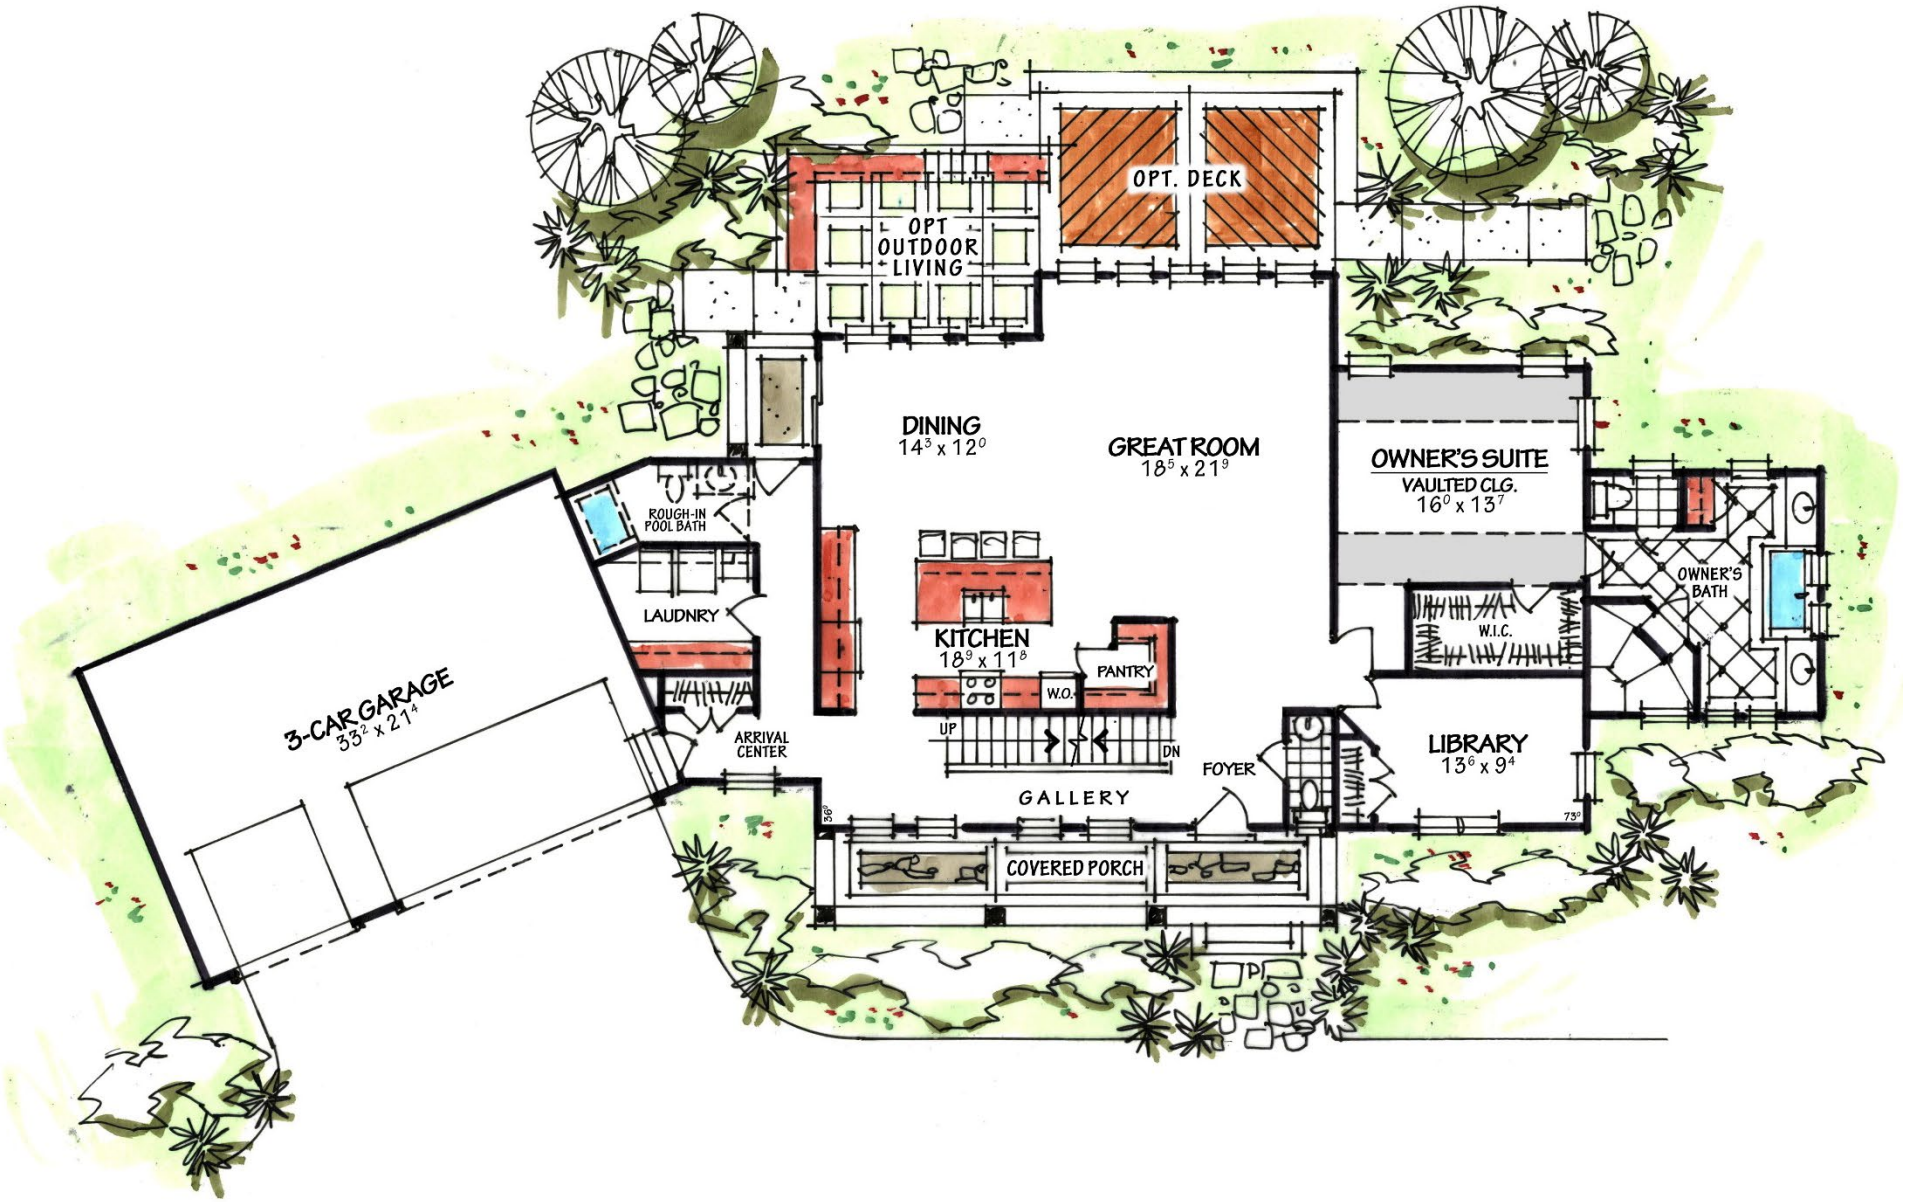

MANOR FARMHOUSE

3,213 S.F.

FRONT ELEVATION

SHOWN w/ STONE & SIDING

443.827.9500

RegionalHomes.com

MANOR FARMHOUSE

FIRST FLOOR PLAN
2,136 S.F.

443.827.9500
RegionalHomes.com

SECOND FLOOR PLAN
1,077 S.F.

OPT. LOWER LEVEL FLOOR PLAN
1,360 S.F.

443.827.9500
RegionalHomes.com