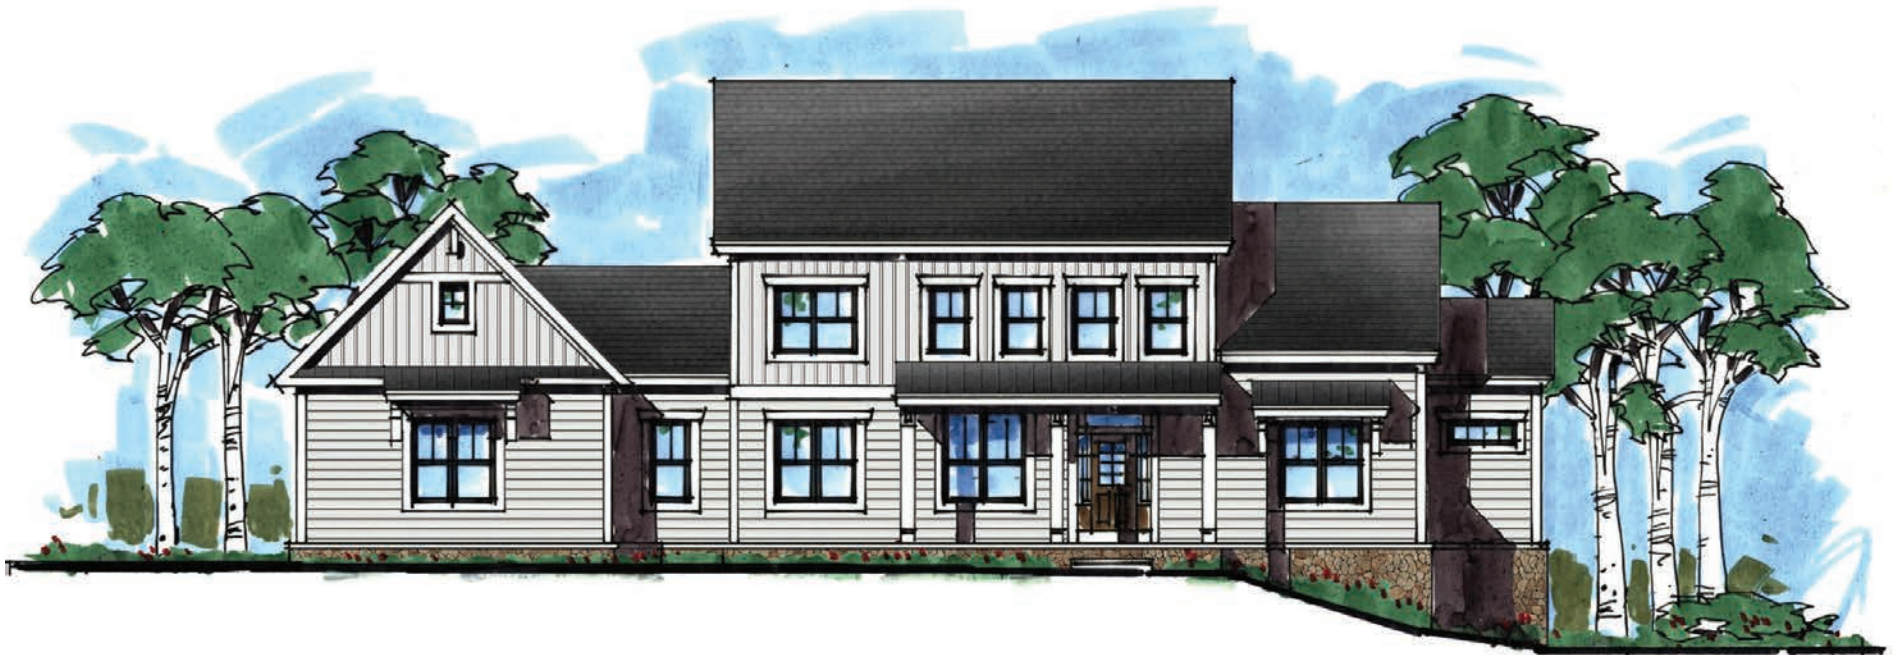

# VINEYARD

# 2,739 S.F.

FRONT ELEVATION  
SHOWN w/ STONE & SIDING

443.827.9500  
RegionalHomes.com