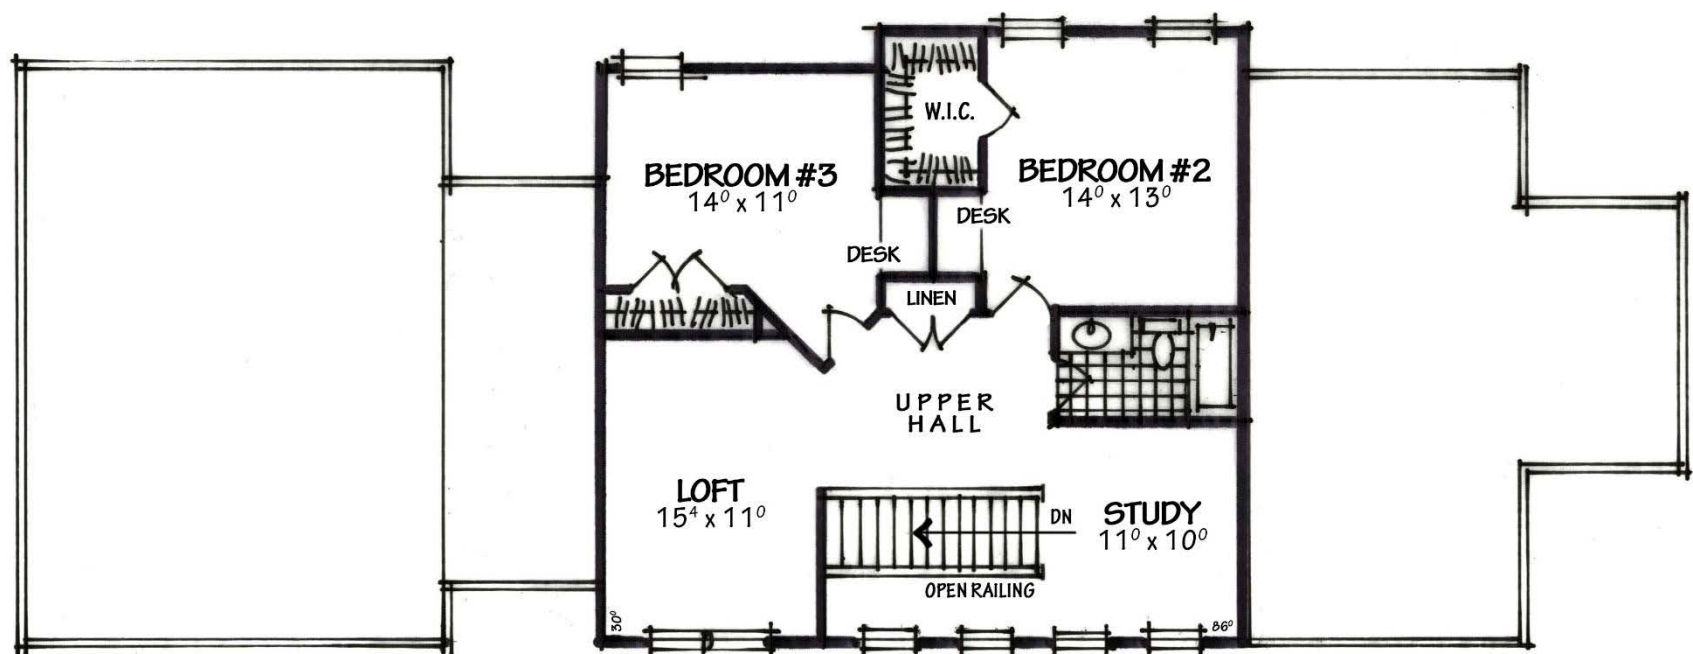

# 2,739 S.F.

FRONT ELEVATION  
SHOWN w/ STONE & SIDING

443.827.9500  
RegionalHomes.com

# VINEYARD

**FIRST FLOOR PLAN**  
1,690 S.F.

443.827.9500  
RegionalHomes.com

**SECOND FLOOR PLAN**  
1,049 S.F.

OPT. LOWER LEVEL FLOOR PLAN  
1,117 S.F.

443.827.9500  
RegionalHomes.com